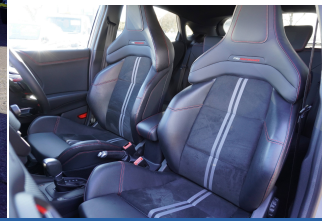

PW MILLAR LTD

ESTABLISHED 1970

2023-73 | **FORD PUMA**

1.0T EcoBoost MHEV ST DCT Euro 6 (s/s) 5dr |
Hybrid | Automatic | Grey Matter

<https://www.pwmillarford.co.uk>
01446 733248

£19,699

From **£330** per month PCP

Mileage **9,757 miles**

Fuel **Hybrid**

Owners **1**

Engine **1 litre**

Transmission **Automatic**

Gears **7**

Insurance group **21E**

SPECIFICATIONS

Red brake calipers	Lane keeping aid with lane departure warning	Quickclear heated windscreen
Ford Performance sensico partial premium leather upholstery with metal grey stitching	B&O Premium Audio system + Ford SYNC 3 navigation pack - Puma	Engine sound enhancer
Carbon look interior deco spears	Keyless entry and power start button	19" 5 Spoke magnetite dark finished alloy wheel
Tyre pressure monitoring system (TPMS)	Speed sign recognition	Unique ST body styling kit including wing mirrors and Ford Performance embossed splitter
Alloy sports pedals	Winter pack - Puma	ST suspension
Thatcham alarm	Tyre inflation kit	Pedestrian/cyclist detection & post-collision braking
Ford easy fuel	Rear wiper	Unique ST gear shift knob
Child safety lock	Full digital 12.3" instrument cluster	Large rear spoiler
Manual 6 way driver seat adjust with lumbar adjustment	Autonomous emergency braking	Front and rear parking sensors
ST scuff plates	Front and rear head restraints	Pre collision assist system
Cruise control with Intelligent speed assist	Automatic headlights with auto high beam	Manual 6 way passenger seat with lumbar seat adjustment
Electronic stability control (ESC) and hill start assist	Power assist steering	Fixed LED signature headlamps
ST logo projection	3 rear seatbelts	Manual tailgate
Premium paint	Front and rear floor mats	Emergency call service
Power foldable heated door mirrors with nuddle lamps and	3 seat bench in 2nd row	

TECHNICAL

Performance	
0-100 kmh (62 mph)	7.4 s
Top speed	130 mph
Power	170 bhp
Torque	248 Nm
Fuel Consumption Ice	
MPG (combined)	44.8 mpg
L/100km (combined)	6.3 l/100km
Vehicle Dimensions	
Length	4226 mm
Width	1805 mm
Height	1533 mm
Capacities	
Seats	5
Boot (seats up)	456 litres
Boot (seats down)	1216 litres
Fuel tank	45 litres
General	
Trim	ST
Power (PS)	170
NCAP Overall	4

....MORE.... For the full details please call us or scan the QR code above

01446 733248

sales@pwmillar.co.uk

P W Millar 148 Port Road East Barry South Glamorgan CF62 9PZ

Whilst every effort has been made to ensure the accuracy of the vehicle specification, some inaccuracies may occasionally occur. It is important that you do not rely solely on this information, but check with a member of the sales staff about any features which may affect your decision to buy the car.