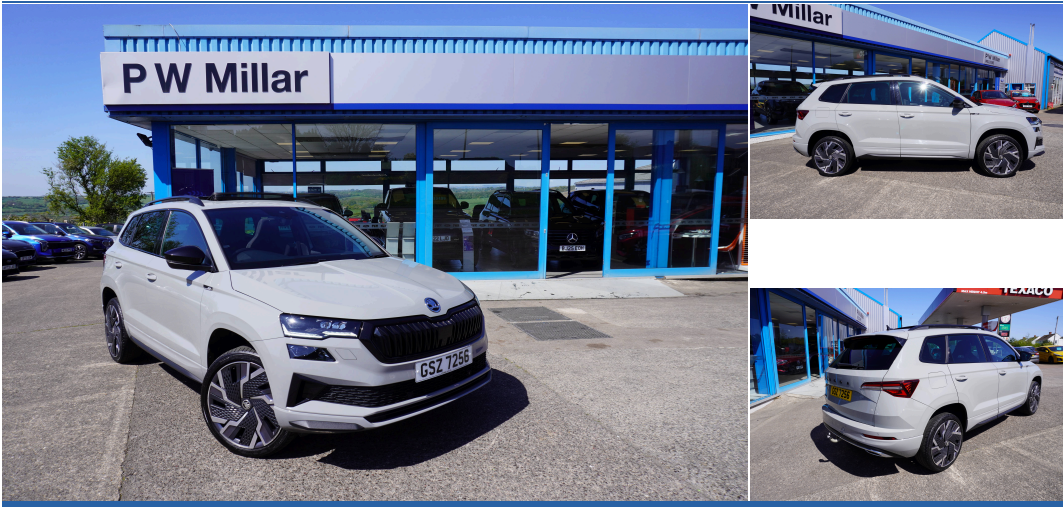

PW MILLAR LTD

ESTABLISHED 1970

2023-72 | **SKODA KAROQ**

1.5 TSI ACT SportLine DSG Euro 6 (s/s) 5dr | Petrol | Semi Auto | Meteor Grey

<https://www.pwmillarford.co.uk>
01446 733248

£19,399

From **£345** per month PCP

Mileage	42,726 miles
Fuel	Petrol
Engine	1.5 litre
Transmission	Semi Auto
Gears	7
Insurance group	20E

SPECIFICATIONS

Front side airbags	Virtual pedal with electrically operated boot door	Plastic scuff plates in door apertures
Umbrella under passenger seat	Winter pack with heated front seats - Karoq	carbon door decor
Alarm with interior monitoring, back up horn and tilt sensor with safe function	USB connection	19" Sagittarius anthracite alloy wheels
Emergency rear braking signal	Virtual Cockpit - 10.25" digital display	Electrically adjustable heated folding and auto dimming door mirrors
Foldable hooks in the boot	Light Pack - Karoq	Satin black dashboard
Electronic engine immobiliser	8 Speakers	Anti-theft wheel bolts protection
Hill hold control	Amundsen navigation system with 8" touchscreen display and integrated WLAN and web radio	Black electric window control buttons
Aluminium pedals	LED Interior lighting pack with Skoda welcome logo - Karoq	Black air vent surround
Keyless entry and start/stop	DAB radio with Bluetooth	Breakdown and tool kit
Driver airbag	Traffic sign recognition	Sportline decorative inserts with badging
Pollen filter	Non Smokers pack	Satin black door trim
Remote central locking with 2 remote folding keys	Tyre repair kit	Seatbelt reminder signalisation and pretensioner for all seats
8" Digital display	Third brake light	Fabric sports seats with thermoflux and silver stitching